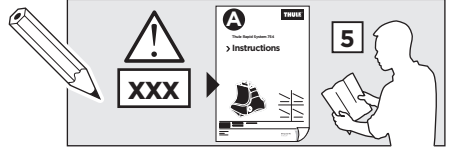

2

SRA

FORD Focus, 3-dr Hatchback, 98-03, 04

FORD Focus, 4-dr Sedan, 98-03, 04

FORD Focus, 5-dr Estate, 98-03, 04

FORD Focus, 5-dr Hatchback, 98-03, 04

3

	Z (mm)	Y(mm)	Z (inch)	Y (inch)
<b>FORD Focus</b> , 3-dr Hatchback, 98-03, 04	<b>700</b>	<b>420</b>	<b>27 1/2</b>	<b>16 1/2</b>