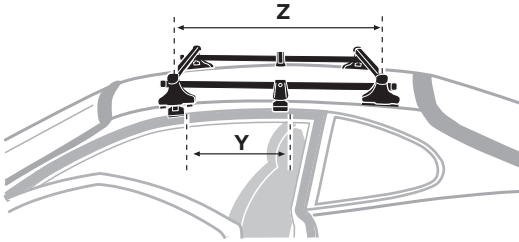

	Y (scale)	Y (mm)	Y (inch)
<b>FORD Focus</b> , 3-dr Hatchback, 98-03, 04	<b>28</b>	<b>931</b>	<b>36 5/8</b>
<b>FORD Focus</b> , 4-dr Sedan, 98-03, 04	<b>30</b>	<b>951</b>	<b>37 1/2</b>
<b>FORD Focus</b> , 5-dr Hatchback, 98-03, 04	<b>29</b>	<b>941</b>	<b>37</b>
<b>FORD Focus</b> , 5-dr Estate, 98-03, 04	<b>28,5</b>	<b>936</b>	<b>36 7/8</b>

2

SRA

FORD Focus, 3-dr Hatchback, 98-03, 04

FORD Focus, 4-dr Sedan, 98-03, 04

FORD Focus, 5-dr Estate, 98-03, 04

FORD Focus, 5-dr Hatchback, 98-03, 04

3

	Z (mm)	Y(mm)	Z (inch)	Y (inch)
<b>FORD Focus</b> , 3-dr Hatchback, 98-03, 04	<b>700</b>	<b>420</b>	<b>27 1/2</b>	<b>16 1/2</b>