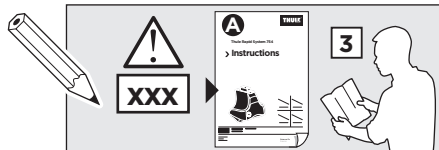

2

SRA

FORD Focus, 3-dr Hatchback, 98-03, 04

FORD Focus, 4-dr Sedan, 98-03, 04

FORD Focus, 5-dr Estate, 98-03, 04

FORD Focus, 5-dr Hatchback, 98-03, 04

3

	Z (mm)	Y(mm)	Z (inch)	Y (inch)
<b>FORD Focus</b> , 3-dr Hatchback, 98-03, 04	<b>700</b>	<b>420</b>	<b>27 1/2</b>	<b>16 1/2</b>