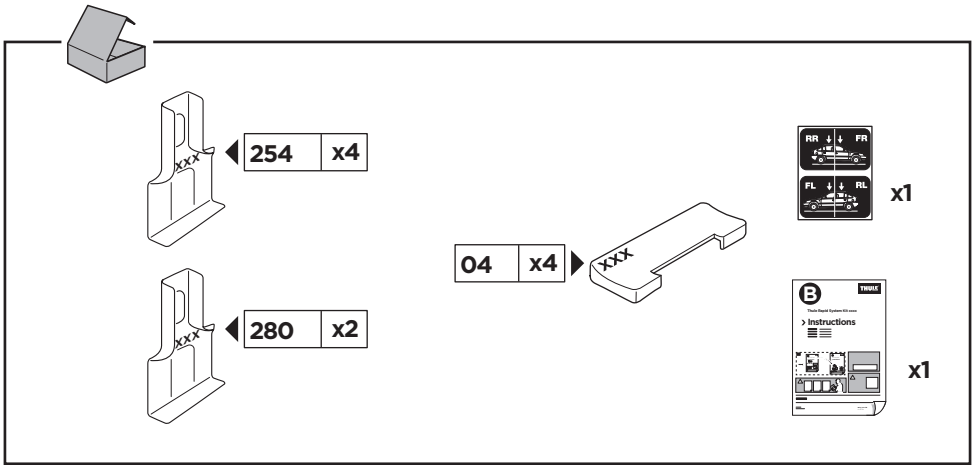

**Speed Limits:**

80 km/h / 50 Mph	130 km/h / 80 Mph
40 km/h / 25 Mph	
km/h Mph	

ISO 11154-E

141129

C.20150501  
519-1129-03

Bring your life  
thule.com

**1**

	X (scale)	X (mm)	X (inch)
<b>FORD Focus</b> , 3-dr Hatchback, 98-03, 04	<b>33,5</b>	<b>986</b>	<b>38 7/8</b>
<b>FORD Focus</b> , 4-dr Sedan, 98-03, 04	<b>32,5</b>	<b>976</b>	<b>38 3/8</b>
<b>FORD Focus</b> , 5-dr Hatchback, 98-03, 04	<b>32,5</b>	<b>976</b>	<b>38 3/8</b>
<b>FORD Focus</b> , 5-dr Estate, 98-03, 04	<b>32</b>	<b>971</b>	<b>38 1/4</b>

	Y (scale)	Y (mm)	Y (inch)
<b>FORD Focus</b> , 3-dr Hatchback, 98-03, 04	<b>28</b>	<b>931</b>	<b>36 5/8</b>
<b>FORD Focus</b> , 4-dr Sedan, 98-03, 04	<b>30</b>	<b>951</b>	<b>37 1/2</b>
<b>FORD Focus</b> , 5-dr Hatchback, 98-03, 04	<b>29</b>	<b>941</b>	<b>37</b>
<b>FORD Focus</b> , 5-dr Estate, 98-03, 04	<b>28,5</b>	<b>936</b>	<b>36 7/8</b>