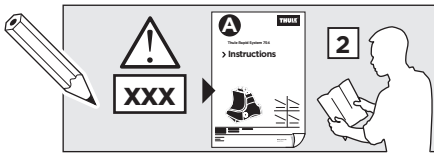

**Speed Limits:**

80 km/h / 50 Mph	130 km/h / 80 Mph
40 km/h / 25 Mph	
km/h Mph	

ISO 11154-E

141129

C.20150501  
519-1129-03

Bring your life  
thule.com

**1**

	X (scale)	X (mm)	X (inch)
<b>FORD Focus</b> , 3-dr Hatchback, 98-03, 04	<b>33,5</b>	<b>986</b>	<b>38 7/8</b>
<b>FORD Focus</b> , 4-dr Sedan, 98-03, 04	<b>32,5</b>	<b>976</b>	<b>38 3/8</b>
<b>FORD Focus</b> , 5-dr Hatchback, 98-03, 04	<b>32,5</b>	<b>976</b>	<b>38 3/8</b>
<b>FORD Focus</b> , 5-dr Estate, 98-03, 04	<b>32</b>	<b>971</b>	<b>38 1/4</b>