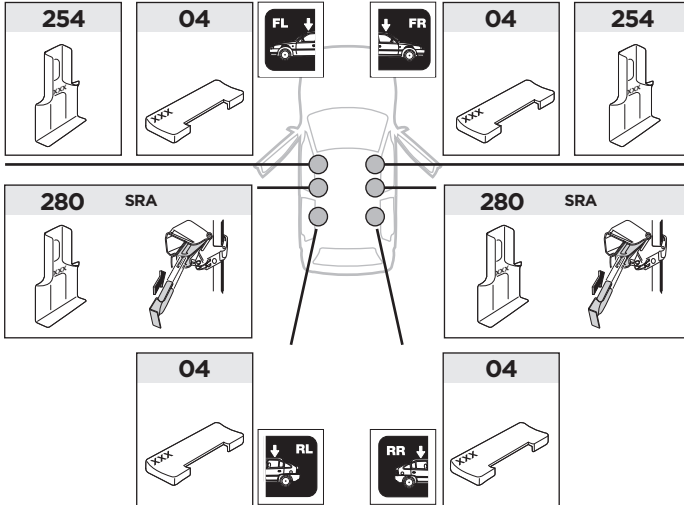

**Speed Limits:**

80 km/h / 50 Mph	130 km/h / 80 Mph
40 km/h / 25 Mph	
km/h Mph	

ISO 11154-E

141129

C.20150501  
519-1129-03

Bring your life  
thule.com

**1**

	X (scale)	X (mm)	X (inch)
<b>FORD Focus</b> , 3-dr Hatchback, 98-03, 04	<b>33,5</b>	<b>986</b>	<b>38 7/8</b>
<b>FORD Focus</b> , 4-dr Sedan, 98-03, 04	<b>32,5</b>	<b>976</b>	<b>38 3/8</b>
<b>FORD Focus</b> , 5-dr Hatchback, 98-03, 04	<b>32,5</b>	<b>976</b>	<b>38 3/8</b>
<b>FORD Focus</b> , 5-dr Estate, 98-03, 04	<b>32</b>	<b>971</b>	<b>38 1/4</b>

	Y (scale)	Y (mm)	Y (inch)
<b>FORD Focus</b> , 3-dr Hatchback, 98-03, 04	<b>28</b>	<b>931</b>	<b>36 5/8</b>
<b>FORD Focus</b> , 4-dr Sedan, 98-03, 04	<b>30</b>	<b>951</b>	<b>37 1/2</b>
<b>FORD Focus</b> , 5-dr Hatchback, 98-03, 04	<b>29</b>	<b>941</b>	<b>37</b>
<b>FORD Focus</b> , 5-dr Estate, 98-03, 04	<b>28,5</b>	<b>936</b>	<b>36 7/8</b>

2

SRA

FORD Focus, 3-dr Hatchback, 98-03, 04

FORD Focus, 4-dr Sedan, 98-03, 04

FORD Focus, 5-dr Estate, 98-03, 04

FORD Focus, 5-dr Hatchback, 98-03, 04

3

	Z (mm)	Y(mm)	Z (inch)	Y (inch)
<b>FORD Focus</b> , 3-dr Hatchback, 98-03, 04	<b>700</b>	<b>420</b>	<b>27 1/2</b>	<b>16 1/2</b>