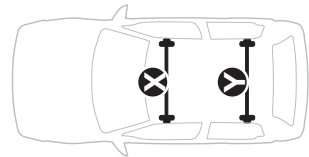

**Speed Limits:**

80 km/h / 50 Mph	130 km/h / 80 Mph
40 km/h / 25 Mph	
km/h Mph	

ISO 11154-E

141129

C.20150501  
519-1129-03

Bring your life  
thule.com

**1**

	X (scale)	X (mm)	X (inch)
<b>FORD Focus</b> , 3-dr Hatchback, 98-03, 04	<b>33,5</b>	<b>986</b>	<b>38 7/8</b>
<b>FORD Focus</b> , 4-dr Sedan, 98-03, 04	<b>32,5</b>	<b>976</b>	<b>38 3/8</b>
<b>FORD Focus</b> , 5-dr Hatchback, 98-03, 04	<b>32,5</b>	<b>976</b>	<b>38 3/8</b>
<b>FORD Focus</b> , 5-dr Estate, 98-03, 04	<b>32</b>	<b>971</b>	<b>38 1/4</b>

	Y (scale)	Y (mm)	Y (inch)
<b>FORD Focus</b> , 3-dr Hatchback, 98-03, 04	<b>28</b>	<b>931</b>	<b>36 5/8</b>
<b>FORD Focus</b> , 4-dr Sedan, 98-03, 04	<b>30</b>	<b>951</b>	<b>37 1/2</b>
<b>FORD Focus</b> , 5-dr Hatchback, 98-03, 04	<b>29</b>	<b>941</b>	<b>37</b>
<b>FORD Focus</b> , 5-dr Estate, 98-03, 04	<b>28,5</b>	<b>936</b>	<b>36 7/8</b>