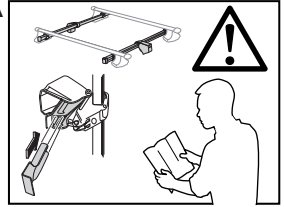

2

SRA

FORD Focus, 3-dr Hatchback, 98-03, 04

FORD Focus, 4-dr Sedan, 98-03, 04

FORD Focus, 5-dr Estate, 98-03, 04

FORD Focus, 5-dr Hatchback, 98-03, 04