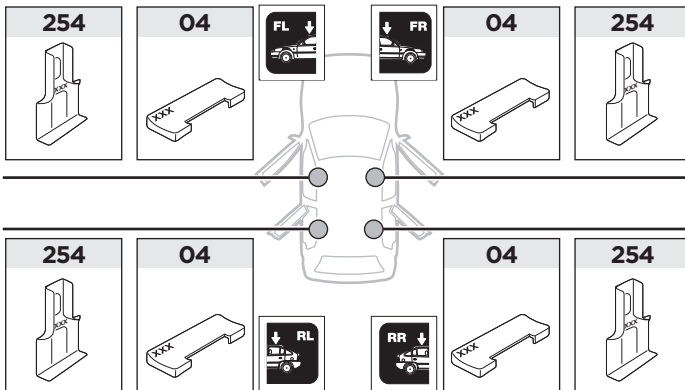

	Y (scale)	Y (mm)	Y (inch)
<b>FORD Focus</b> , 3-dr Hatchback, 98-03, 04	<b>28</b>	<b>931</b>	<b>36 5/8</b>
<b>FORD Focus</b> , 4-dr Sedan, 98-03, 04	<b>30</b>	<b>951</b>	<b>37 1/2</b>
<b>FORD Focus</b> , 5-dr Hatchback, 98-03, 04	<b>29</b>	<b>941</b>	<b>37</b>
<b>FORD Focus</b> , 5-dr Estate, 98-03, 04	<b>28,5</b>	<b>936</b>	<b>36 7/8</b>

2

SRA

FORD Focus, 3-dr Hatchback, 98-03, 04

FORD Focus, 4-dr Sedan, 98-03, 04

FORD Focus, 5-dr Estate, 98-03, 04

FORD Focus, 5-dr Hatchback, 98-03, 04

3

	Z (mm)	Y(mm)	Z (inch)	Y (inch)
<b>FORD Focus</b> , 3-dr Hatchback, 98-03, 04	<b>700</b>	<b>420</b>	<b>27 1/2</b>	<b>16 1/2</b>